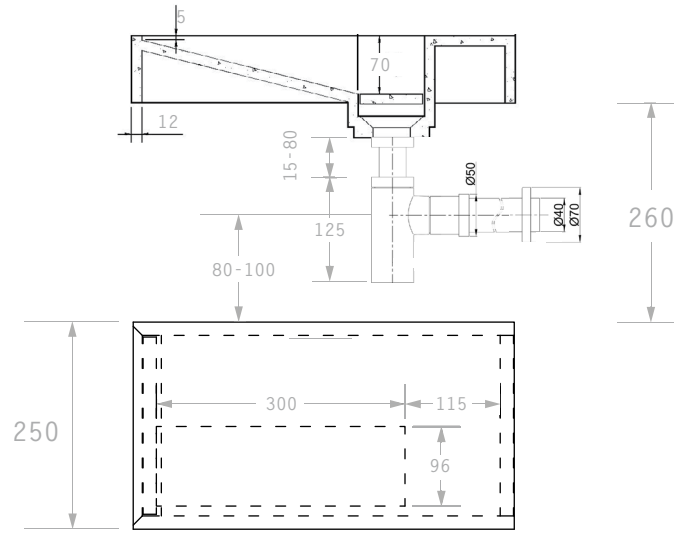

FRONT VIEW

SIDE VIEW

BACK VIEW

PRODUCT	MOONLIGHT BASIN / MOONLIGHT CABINET	
CODE	SSTML1200	ML1200W
DIMENSIONS	1200X460X80	1200X460X250
CONFIGURATION	WALL HUNG	
NOTES:	RECOMMENDED ROUGH IN SPECS FOR PLUMBER BASED ON INSTALLED BENCH HEIGHT WITH INSPIRE BATHWARE BOTTLE TRAPS.	
	ALL DIMENSIONS MEET STANDARDS.	
	PLEASE DO NOT DRILL OR ROUGH IN UNTIL YOU HAVE RECEIVED ALL YOUR COMPONENTS.	
DATE	03/06/2021	

FLOOR

FLOOR