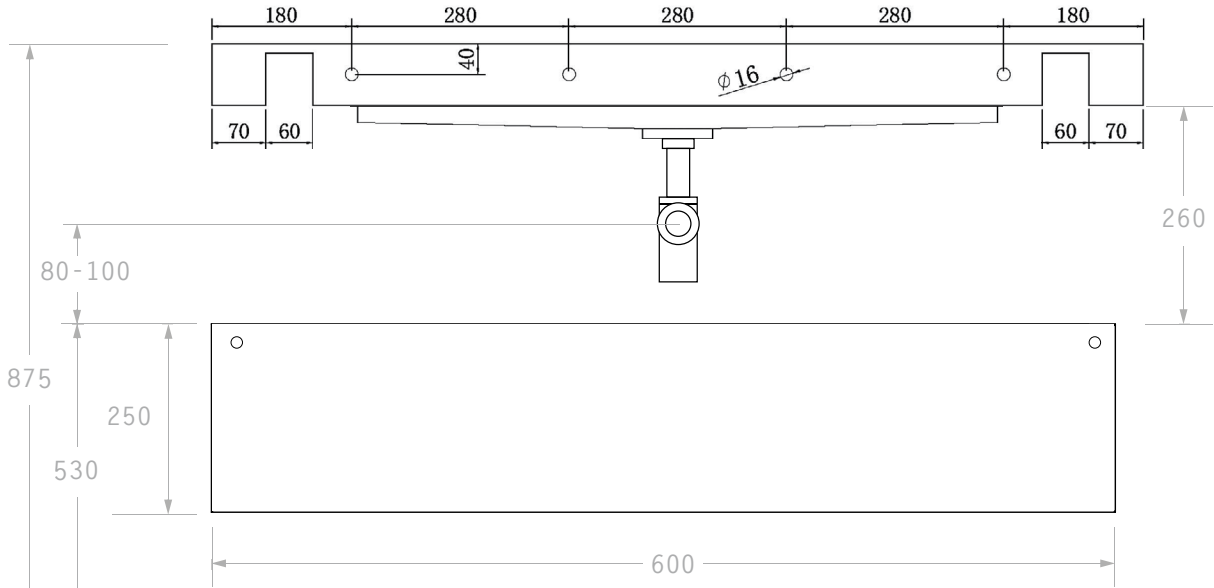

FRONT VIEW

SIDE VIEW

BACK VIEW

PRODUCT	MOONLIGHT BASIN / MOONLIGHT CABINET	
CODE	SSTML1200	ML1200W
DIMENSIONS	1200X460X80	1200X460X250
CONFIGURATION	WALL HUNG	
NOTES:	RECOMMENDED ROUGH IN SPECS FOR PLUMBER BASED ON INSTALLED BENCH HEIGHT WITH INSPIRE BATHWARE BOTTLE TRAPS.	
	ALL DIMENSIONS MEET STANDARDS.	
	PLEASE DO NOT DRILL OR ROUGH IN UNTIL YOU HAVE RECEIVED ALL YOUR COMPONENTS.	
DATE	03/06/2021	

FLOOR

FLOOR